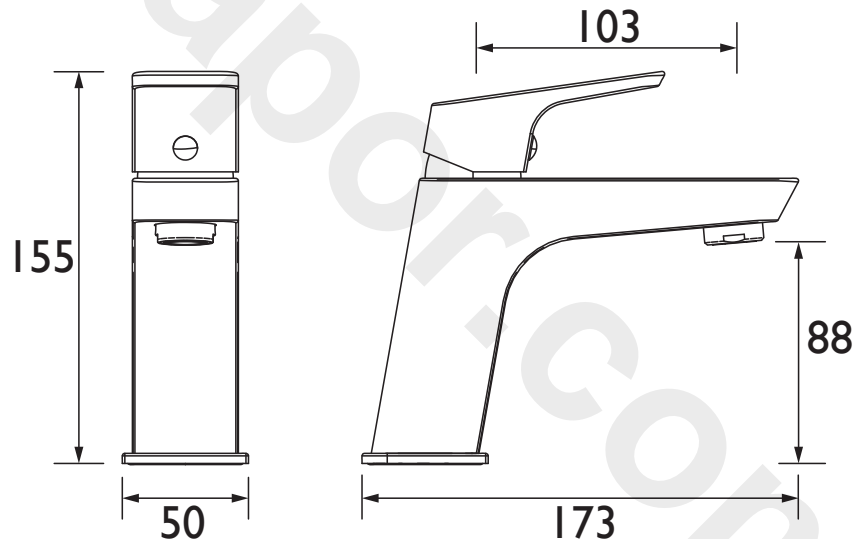

Product Certifications:

WRAS Cert. Number: 2010910
WRAS Expiry Date: 30/10/2025

For more products, visit our website:
<http://www.bristan.com>

Specification

Product Type:	Bathroom Taps
Main Construction Material:	Brass
Mount Type:	Deck Mounted
Handle Type:	Lever Handle
Connection Inlet:	1/2" BSP Female
Connection Outlet:	M24 5lpm Flow Limiter
Number of Tap Holes:	1
Valve/Cartridge Type:	35mm Single Lever Cartridge
Plumbing System Requirements:	Suitable for all plumbing systems
Minimum Dynamic Pressure (bar):	0.2 bar
Maximum Dynamic Pressure (bar):	5.0 bar
Maximum Hot Water Temperature °C:	65°C
Maximum Static Pressure (bar):	10 bar
Flow Type:	Single Flow
Isolation Included:	No

Dimensions (measurements in mm)

Flow Rates (l/min)

System Pressure (bar)	0.2	0.5	1	2	3	5
VRT BASNW C (mixed)	5	5	5	5	5	5

TECHNICAL DATA SHEET

BRISTAN

D4